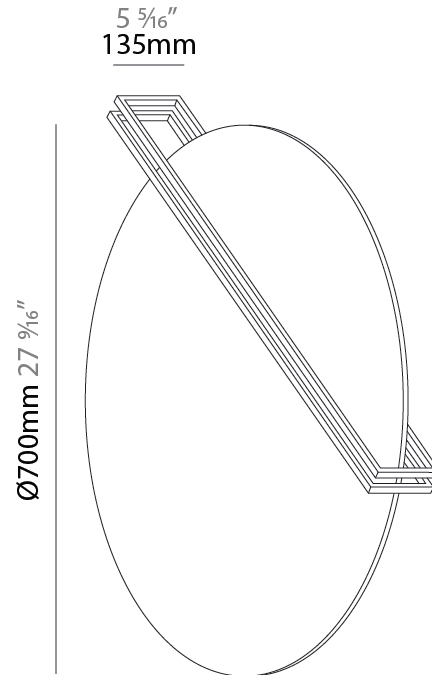

ESSENZA SURFACE

D43083-

base number   LED Dimming   Color Temperature   Finish Options

1. To build a product code in our configurator select the specify button on the base model # product page
2. To build a manual product code on this datasheet choose from the options listed below in blue font and add the suffix to the base model #

GENERAL

Series: Essenza
Partner: Icone
Division: Design
Installation: Surface
Product Type: Wall Surface
Mounting Location: Wall
Light Distribution: Indirect

PHYSICAL

Shape: Round
Diameter (mm): 700
Diameter (in): 27 ⁹/₁₆
Height (mm): 135
Height (in): 5 ⁵/₁₆
Fixture Finish: WHI / GPB / GPK / GPW / RBB / WBB / WBK / WBI / SPW / SPI
Fixture Material: Aluminum

ELECTRICAL

Lamp Type: LED
Input Wattage (W): 25
Dimming: Non-Dimming / Phase Dimming (120vac Only)
Driver Included: No
Driver Location: Remote
Driver Type: Constant Voltage - Universal
Driver Class: Class 2
Input Voltage (V): 120 - 277
Output Voltage (V): 24

LED

Color Temperature (°K): 2700 / 3000
Nominal Lumen (lm): 3080
CRI: >90 CRI
Lamp Life (hrs): 50000

OPTICAL

RATINGS AND CERTIFICATIONS

Certified By: Certified for North American Standards
IP rating: IP20

PROJECT
TYPE
SPECIFIER
QUANTITY
DATE