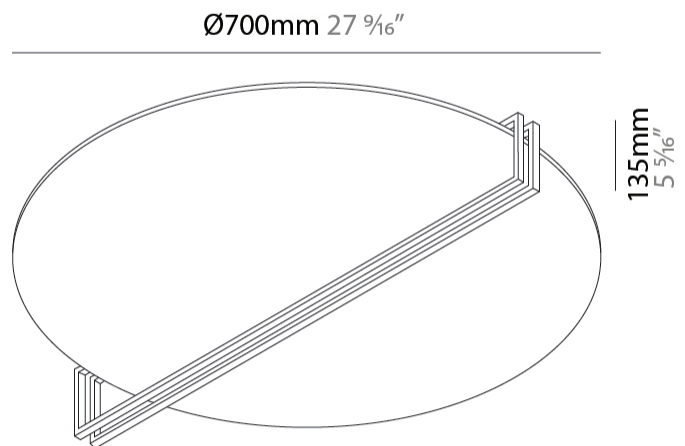

PROJECT	_____
TYPE	_____
SPECIFIER	_____
QUANTITY	_____
DATE	_____

ESSENZA SURFACE

D42091-

base number   LED Dimming   Color Temperature   Finish Options

1. To build a product code in our configurator select the specify button on the base model # product page
2. To build a manual product code on this datasheet choose from the options listed below in blue font and add the suffix to the base model #

GENERAL

Series: Essenza
Partner: Icone
Division: Design
Installation: Surface
Product Type: Ceiling Surface
Mounting Location: Ceiling
Light Distribution: Indirect

PHYSICAL

Shape: Round
Diameter (mm): 700
Diameter (in): 27 ⁹/₁₆"
Height (mm): 135
Height (in): 5 ⁵/₁₆"
Fixture Finish: WHI / GPB / GPK / GPW / RBB / WBB / WBK / WBI / SPW / SPI
Fixture Material: Aluminum

ELECTRICAL

Lamp Type: LED
Input Wattage (W): 25
Dimming: Non-Dimming / Phase Dimming (120vac Only)
Driver Included: No
Driver Location: Remote
Driver Type: Constant Voltage - Universal
Driver Class: Class 2
Input Voltage (V): 120 - 277
Output Voltage (V): 24

LED

Color Temperature (°K): 2700 / 3000
Nominal Lumen (lm): 3080
CRI: >90 CRI
Lamp Life (hrs): 50000

OPTICAL

RATINGS AND CERTIFICATIONS

Certified By: Certified for North American Standards
IP rating: IP20