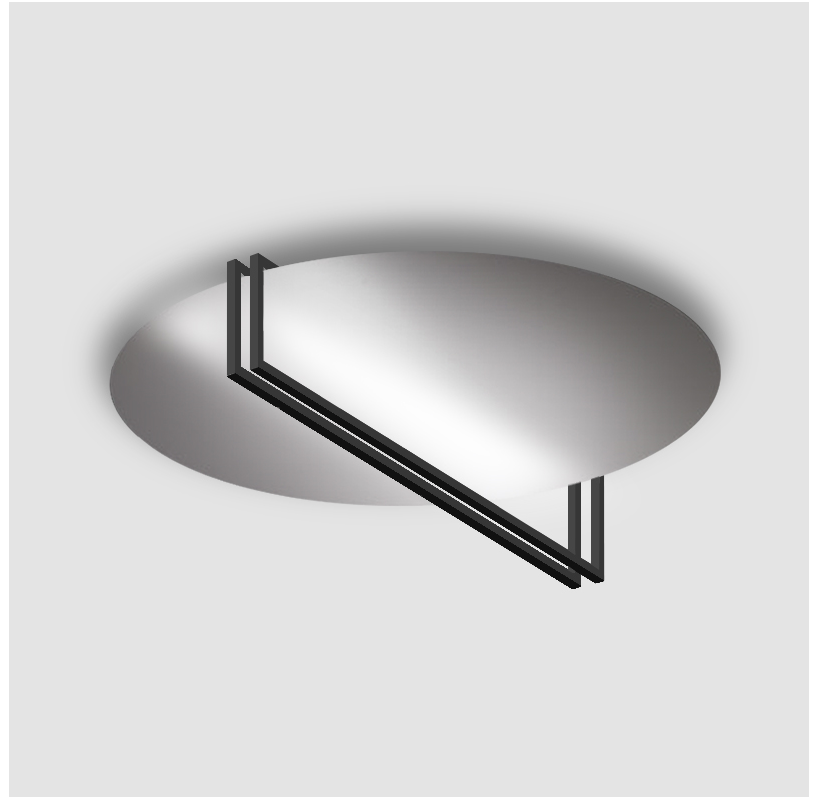

PROJECT	_____
TYPE	_____
SPECIFIER	_____
QUANTITY	_____
DATE	_____

ESSENZA SURFACE

D42091-

base number   LED Dimming   Color Temperature   Finish Options

1. To build a product code in our configurator select the specify button on the base model # product page
2. To build a manual product code on this datasheet choose from the options listed below in blue font and add the suffix to the base model #

GENERAL

Series: Essenza
Partner: Icone
Division: Design
Installation: Surface
Product Type: Ceiling Surface
Mounting Location: Ceiling
Light Distribution: Indirect

PHYSICAL

Shape: Round
Diameter (mm): 700
Diameter (in): 27 ⁹/₁₆"
Height (mm): 135
Height (in): 5 ⁵/₁₆"
Fixture Finish: WHI / GPB / GPK / GPW / RBB / WBB / WBK / WBI / SPW / SPI
Fixture Material: Aluminum

ELECTRICAL

Lamp Type: LED
Input Wattage (W): 25
Dimming: Non-Dimming / Phase Dimming (120vac Only)
Driver Included: No
Driver Location: Remote
Driver Type: Constant Voltage - Universal
Driver Class: Class 2
Input Voltage (V): 120 - 277
Output Voltage (V): 24

LED

Color Temperature (°K): 2700 / 3000
Nominal Lumen (lm): 3080
CRI: >90 CRI
Lamp Life (hrs): 50000

OPTICAL

RATINGS AND CERTIFICATIONS

Certified By: Certified for North American Standards
IP rating: IP20