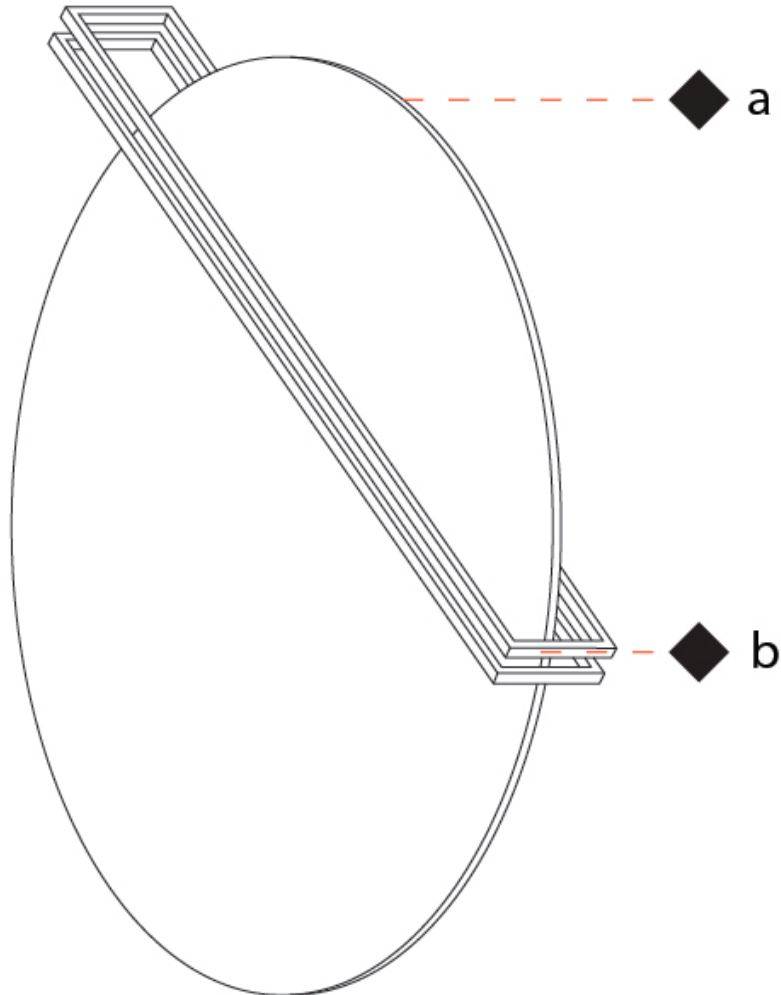

D43083-

PROJECT	_____
TYPE	_____
SPECIFIER	_____
QUANTITY	_____
DATE	_____

D